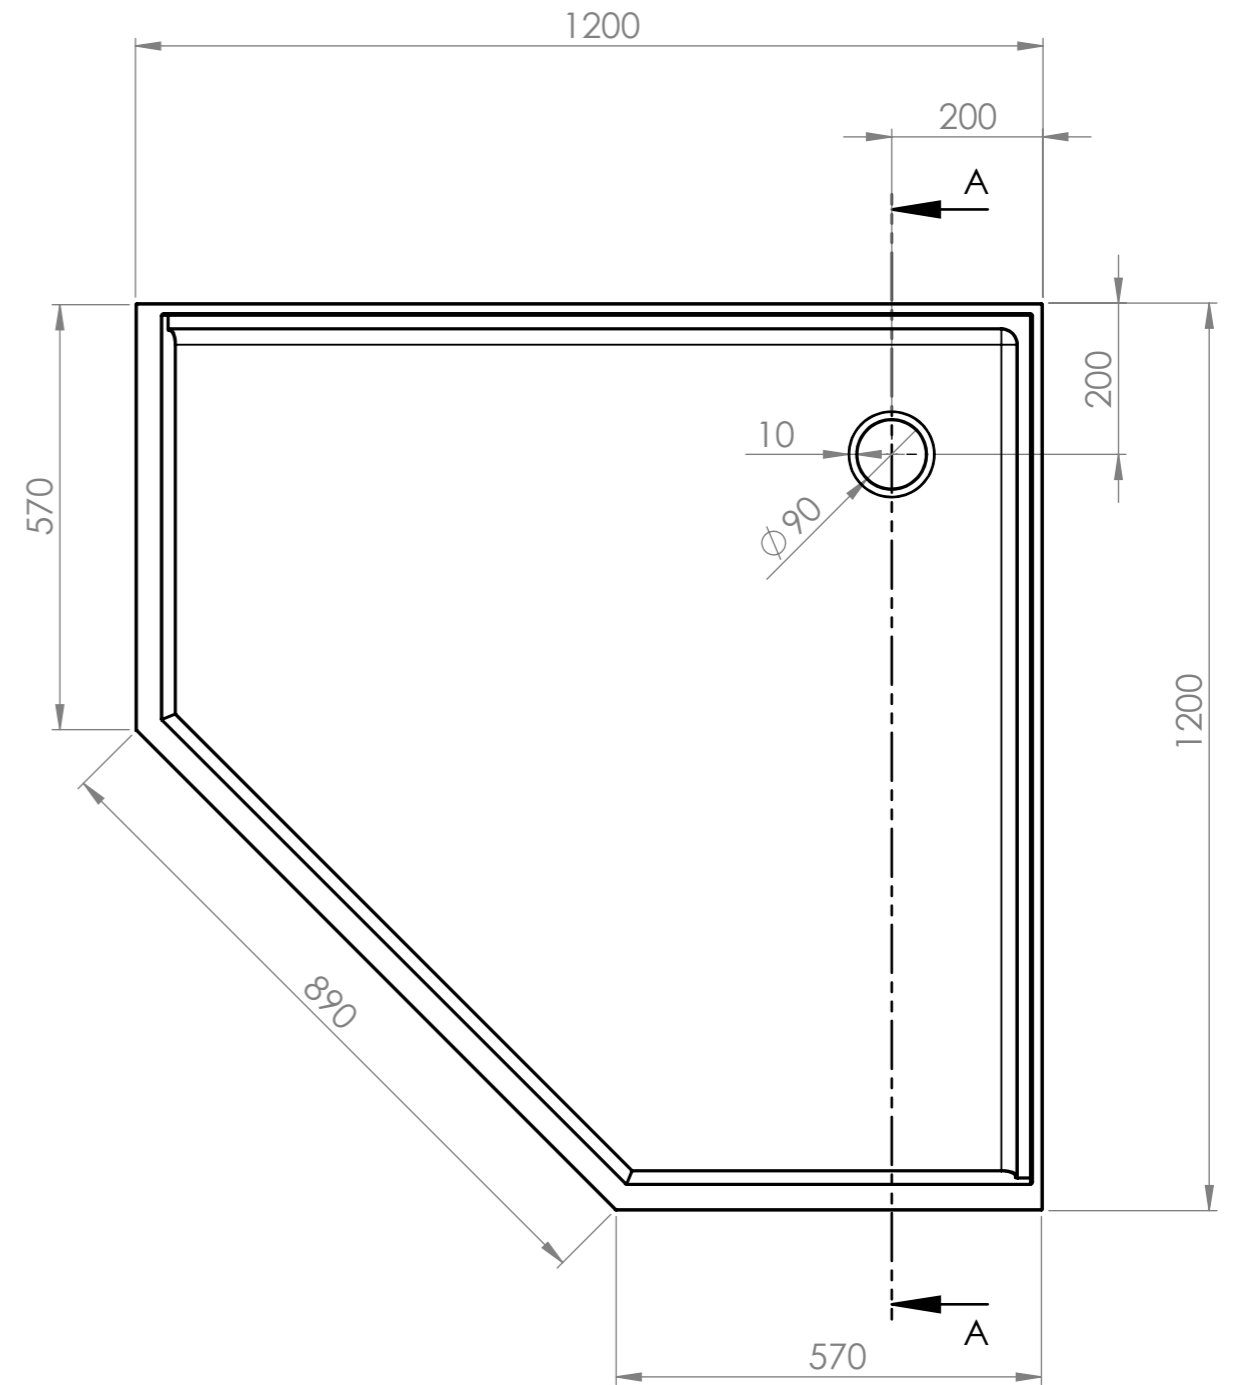

ITEM NO.	PART NUMBER	DESCRIPTION	QTY.
1	117.01.01.55	Posh Solus 1200 Corner Rear Outlet	1

SECTION A-A
CROSS SECTION VIEW

ISOMETRIC VIEW

TOP VIEW

 Showerline 5 Kim Court North Geelong VIC 3215 Phone: 1800 688 745 Fax: n/a Email: n/a Website: www.showerline.com.au	Material: Poly Marble	DO NOT SCALE DRAWING		REVISION 1.1	
	Part Number: 117.01.01.55	TITLE: Posh Solus 1200 Corner Rear Outlet DRAWING rev 1.0			
	UNLESS OTHERWISE SPECIFIED: DIMENSIONS ARE IN MILLIMETERS SURFACE FINISH: Gel coat, Fast cure ISO NPG Styrene Monomer TOLERANCES: 5mm ALL FILLETS 2mm UNLESS SPECIFIED	SIZE A	DWG NO. 49 of 50	A3 PAGE: 1	
	Drawn and prepared by NAME: Jason Duong SIGNATURE: [Signature] DATE: 12/09/2017	SCALE: 1:10 This drawing and design belongs to Showerline. This technical drawing is a guide only, dimensions should be checked with actual shower base supplied.			