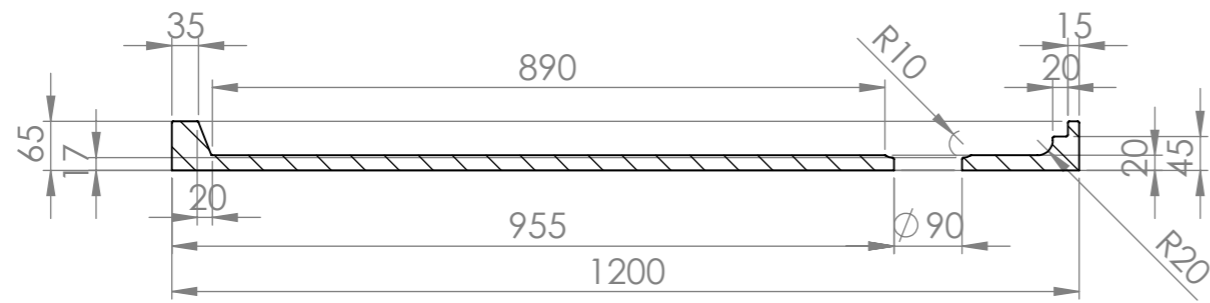

ITEM NO.	PART NUMBER	DESCRIPTION	QTY.
1	117.01.01.55	Posh Solus 1200 Corner Rear Outlet	1

SECTION A-A
CROSS SECTION VIEW

ISOMETRIC VIEW

TOP VIEW

 Showerline 5 Kim Court North Geelong VIC 3215 Phone: 1800 688 745 Fax: n/a Email: n/a Website: www.showerline.com.au	Material: Poly Marble	DO NOT SCALE DRAWING		REVISION 1.1	
	Part Number: 117.01.01.55	TITLE: Posh Solus 1200 Corner Rear Outlet DRAWING rev 1.0			
	UNLESS OTHERWISE SPECIFIED: DIMENSIONS ARE IN MILLIMETERS SURFACE FINISH: Gel coat, Fast cure ISO NPG Styrene Monomer TOLERANCES: 5mm ALL FILLETS 2mm UNLESS SPECIFIED	SIZE A	DWG NO. 49 of 50	A3 PAGE: 1	
	Drawn and prepared by NAME: Jason Duong SIGNATURE: [Signature] DATE: 12/09/2017	SCALE: 1:10 This drawing and design belongs to Showerline. This technical drawing is a guide only, dimensions should be checked with actual shower base supplied.			