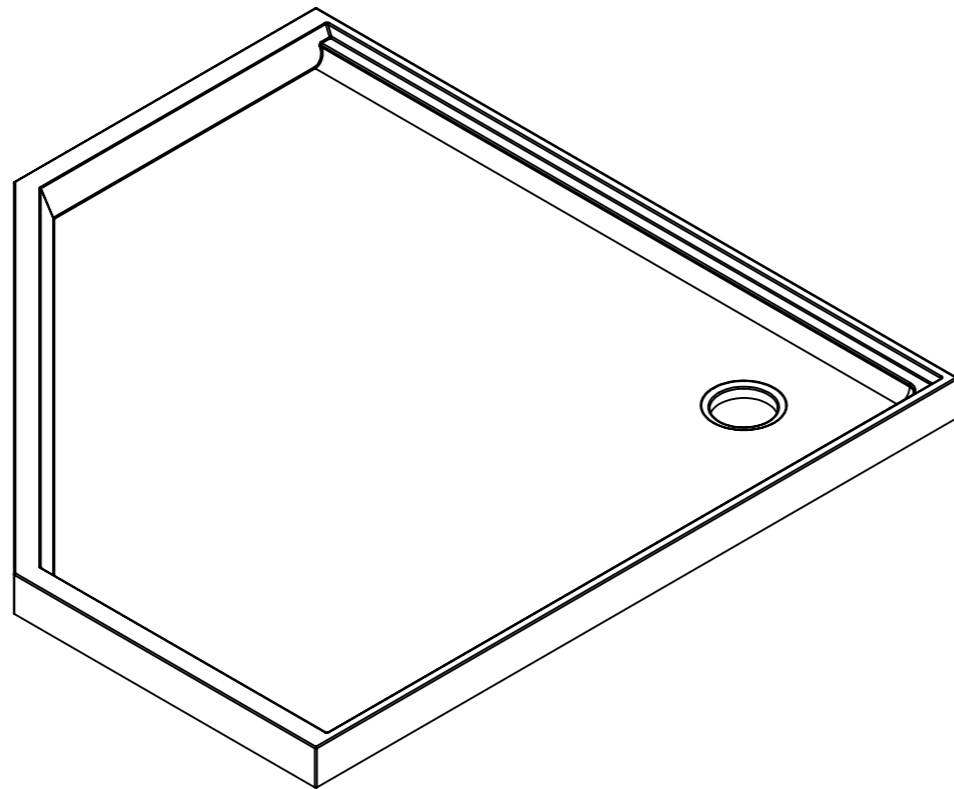

ITEM NO.	PART NUMBER	DESCRIPTION	QTY.
1	117.01.01.55	Posh Solus 1200 Corner Rear Outlet	1

SECTION A-A
CROSS SECTION VIEW

ISOMETRIC VIEW

TOP VIEW

 Showerline 5 Kim Court North Geelong VIC 3215 Phone: 1800 688 745 Fax: n/a Email: n/a Website: www.showerline.com.au	Material: Poly Marble	DO NOT SCALE DRAWING		REVISION 1.1	
	Part Number: 117.01.01.55	TITLE: Posh Solus 1200 Corner Rear Outlet DRAWING rev 1.0			
	UNLESS OTHERWISE SPECIFIED: DIMENSIONS ARE IN MILLIMETERS SURFACE FINISH: Gel coat, Fast cure ISO NPG Styrene Monomer TOLERANCES: 5mm ALL FILLETS 2mm UNLESS SPECIFIED	SIZE A	DWG NO. 49 of 50	A3 PAGE: 1	
	Drawn and prepared by NAME: Jason Duong SIGNATURE: [Signature] DATE: 12/09/2017	SCALE: 1:10 This drawing and design belongs to Showerline. This technical drawing is a guide only, dimensions should be checked with actual shower base supplied.			