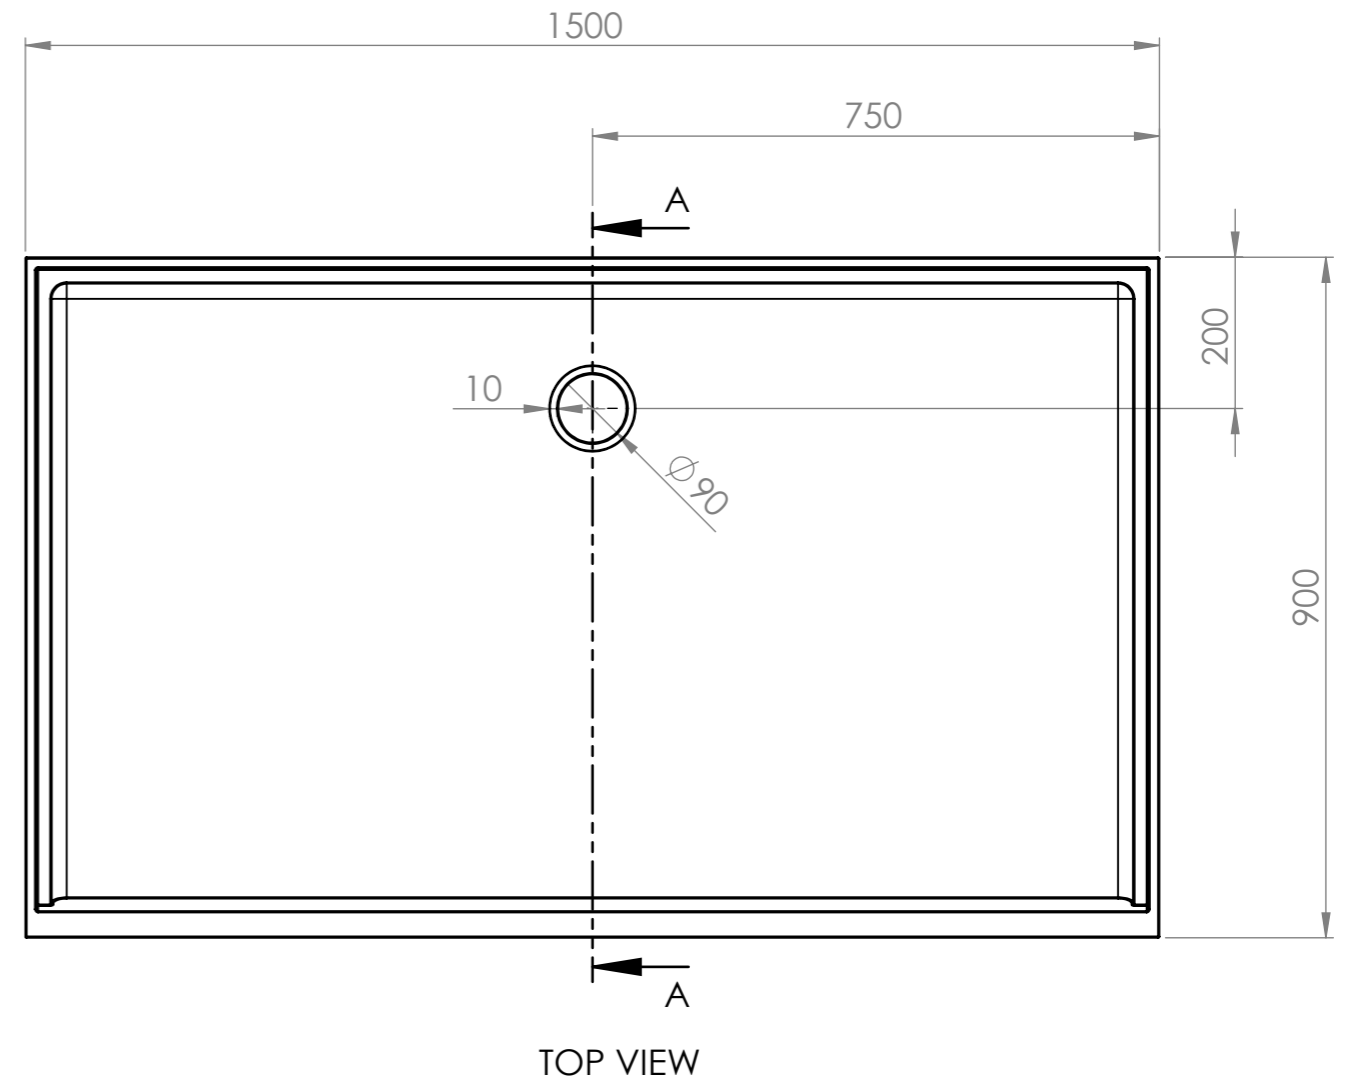

ITEM NO.	PART NUMBER	DESCRIPTION	QTY.
1	117.01.01.30	Posh Solus 1500x900 Rear Outlet	1

 Showerline 5 Kim Court North Geelong VIC 3215 Phone: 1800 688 745 Fax: n/a Email: n/a Website: www.showerline.com.au	Material: Poly Marble	DO NOT SCALE DRAWING	REVISION 1.1	
	Part Number: 117.01.01.30	TITLE: Posh Solus 1500x900 Rear Outlet DRAWING rev 1.1		
	UNLESS OTHERWISE SPECIFIED: DIMENSIONS ARE IN MILLIMETERS SURFACE FINISH: Gel coat, Fast cure ISO NPG Styrene Monomer TOLERANCES: 5mm ALL FILLETS 2mm UNLESS SPECIFIED	SIZE A	DWG NO. 45 of 50	A3 PAGE: 1
	Drawn and prepared by NAME: Jason Duong SIGNATURE: [Signature] DATE: 30/08/2017	SCALE: 1:10 This drawing and design belongs to Showerline. This technical drawing is a guide only, dimensions should be checked with actual shower base supplied.		