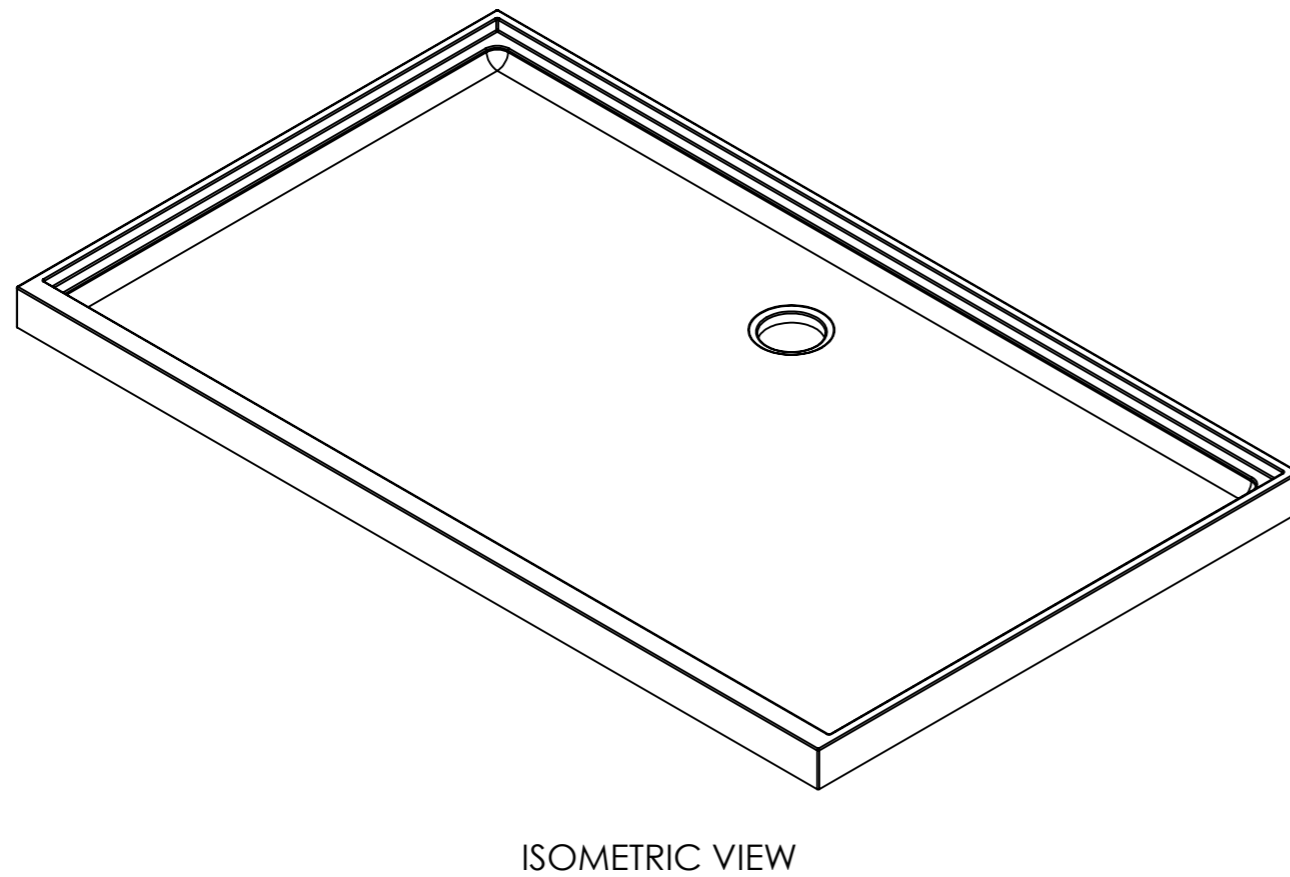

ITEM NO.	PART NUMBER	DESCRIPTION	QTY.
1	117.01.01.30	Posh Solus 1500x900 Rear Outlet	1

 Showerline 5 Kim Court North Geelong VIC 3215 Phone: 1800 688 745 Fax: n/a Email: n/a Website: www.showerline.com.au	Material: Poly Marble	DO NOT SCALE DRAWING	REVISION 1.1	
	Part Number: 117.01.01.30	TITLE: Posh Solus 1500x900 Rear Outlet DRAWING rev 1.1		
	UNLESS OTHERWISE SPECIFIED: DIMENSIONS ARE IN MILLIMETERS SURFACE FINISH: Gel coat, Fast cure ISO NPG Styrene Monomer TOLERANCES: 5mm ALL FILLETS 2mm UNLESS SPECIFIED	SIZE A	DWG NO. 45 of 50	A3 PAGE: 1
	Drawn and prepared by NAME: Jason Duong SIGNATURE: [Signature] DATE: 30/08/2017	SCALE: 1:10 This drawing and design belongs to Showerline. This technical drawing is a guide only, dimensions should be checked with actual shower base supplied.		