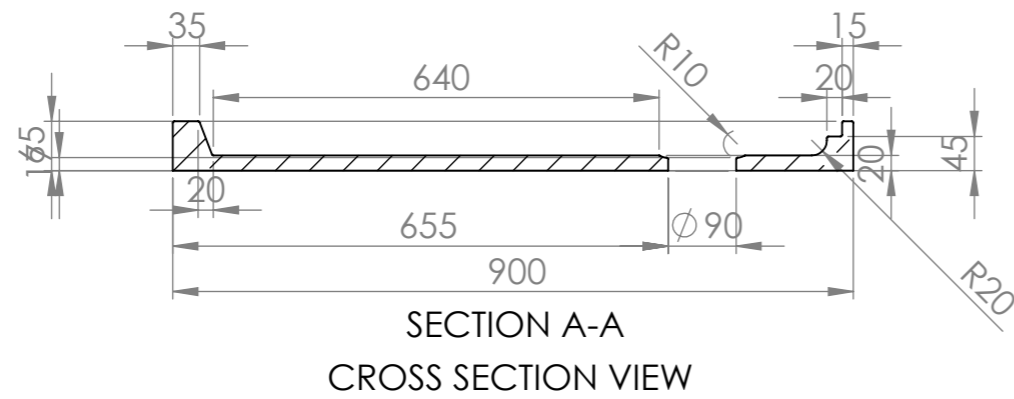

ITEM NO.	PART NUMBER	DESCRIPTION	QTY.
1	117.01.01.30	Posh Solus 1500x900 Rear Outlet	1

 Showerline 5 Kim Court North Geelong VIC 3215 Phone: 1800 688 745 Fax: n/a Email: n/a Website: www.showerline.com.au	Material: Poly Marble	DO NOT SCALE DRAWING	REVISION 1.1	
	Part Number: 117.01.01.30	TITLE: Posh Solus 1500x900 Rear Outlet DRAWING rev 1.1		
	UNLESS OTHERWISE SPECIFIED: DIMENSIONS ARE IN MILLIMETERS SURFACE FINISH: Gel coat, Fast cure ISO NPG Styrene Monomer TOLERANCES: 5mm ALL FILLETS 2mm UNLESS SPECIFIED	SIZE A	DWG NO. 45 of 50	A3 PAGE: 1
	Drawn and prepared by NAME: Jason Duong SIGNATURE: [Signature] DATE: 30/08/2017	SCALE: 1:10 This drawing and design belongs to Showerline. This technical drawing is a guide only, dimensions should be checked with actual shower base supplied.		